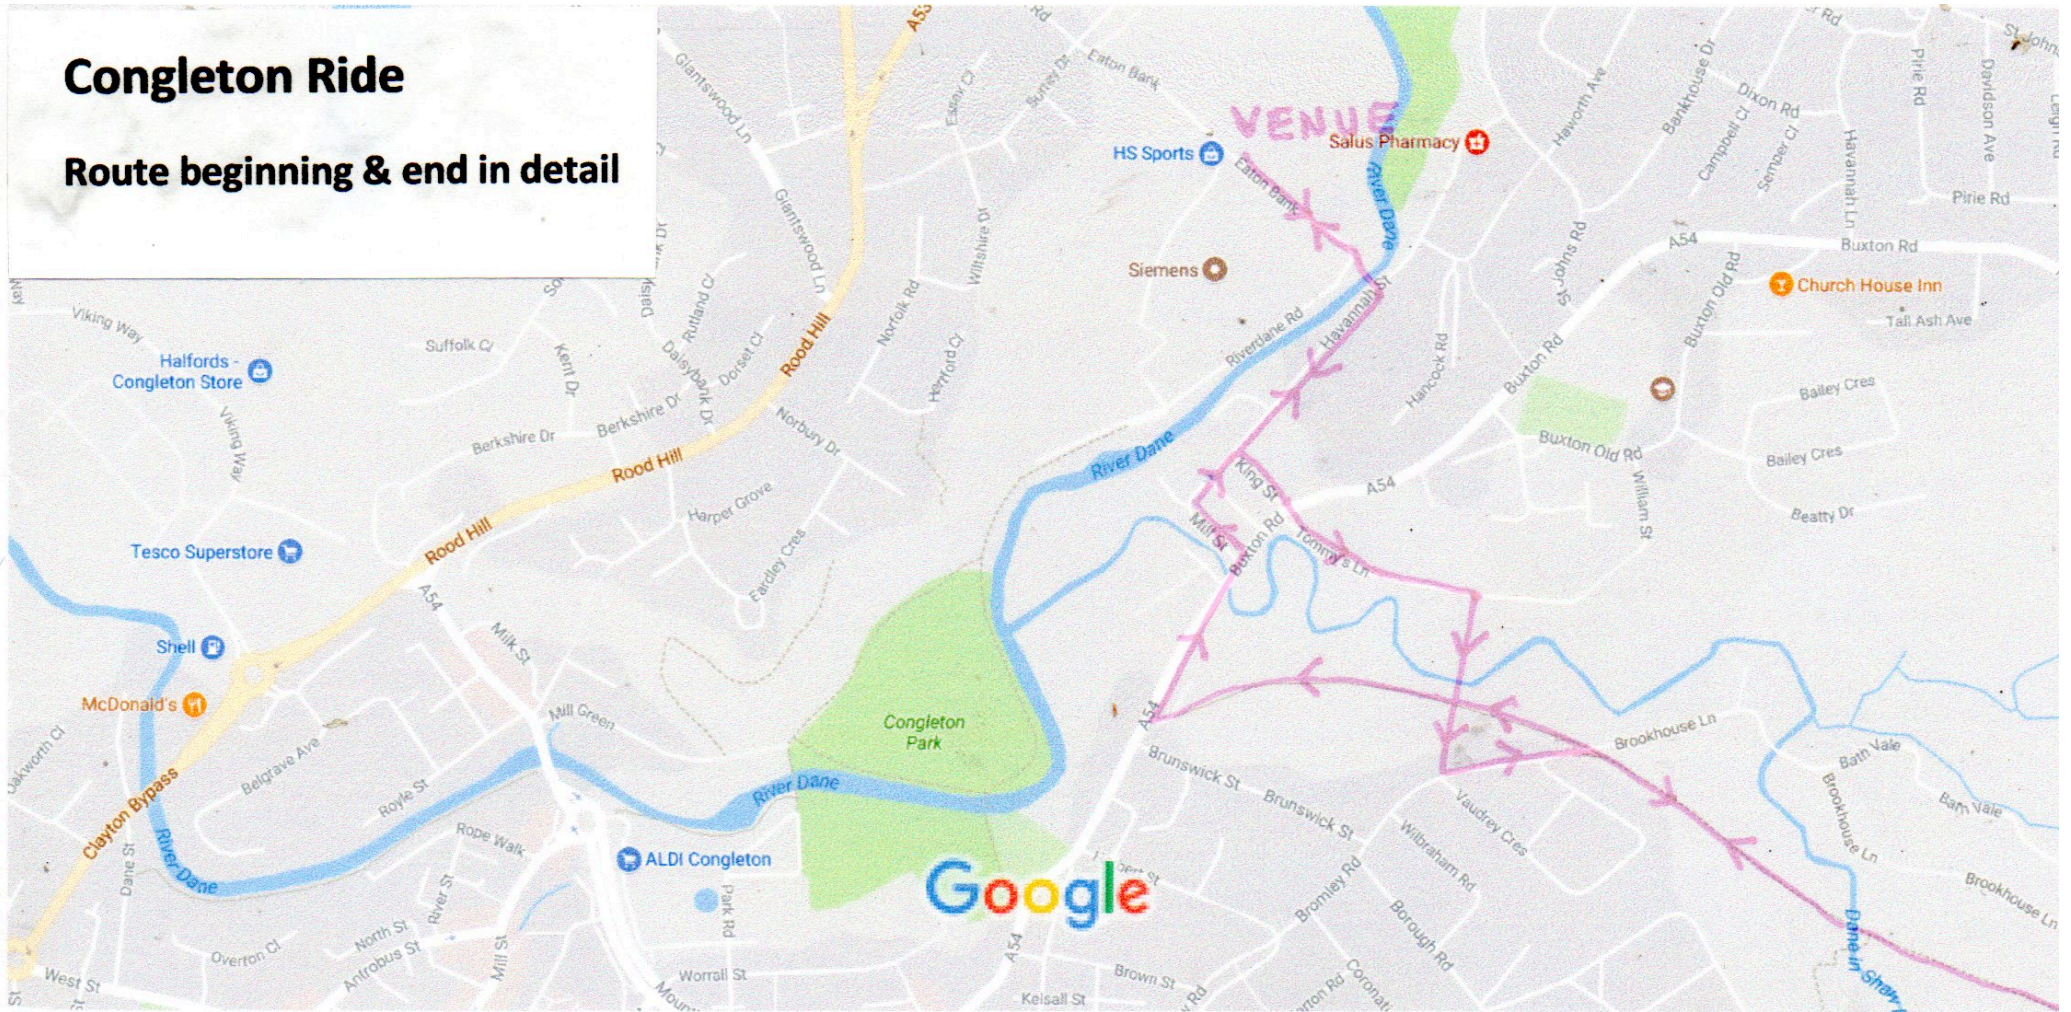

Congleton Ride

Route beginning & end in detail

Map data ©2017 Google 100 m 