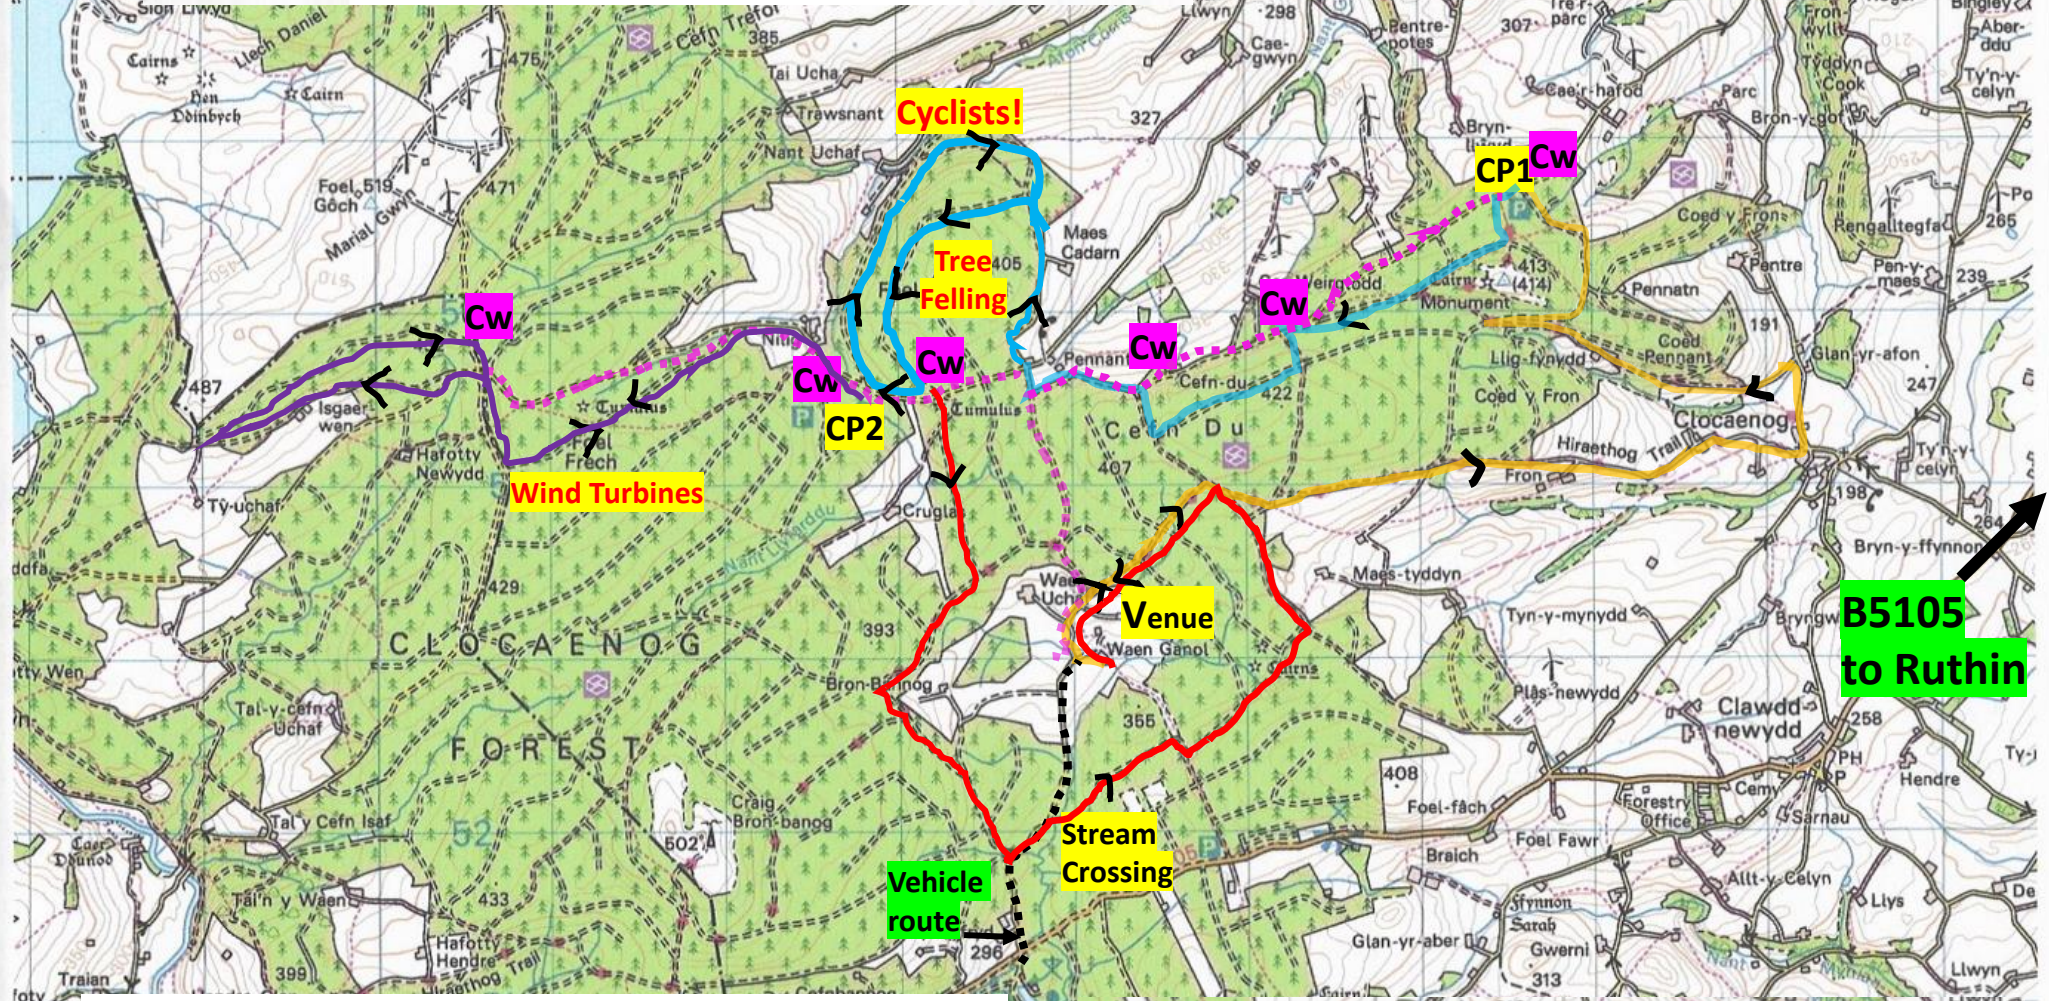

CLOCAENOG

Emergency: Jane 07308 148 420
or Liz 07377 735982

42km V — CP1 — CP2 — CP2 — V
31km V — CP1 — CP2 — V

Cw – Crewing at pull offs along road to east and west of Pennant.