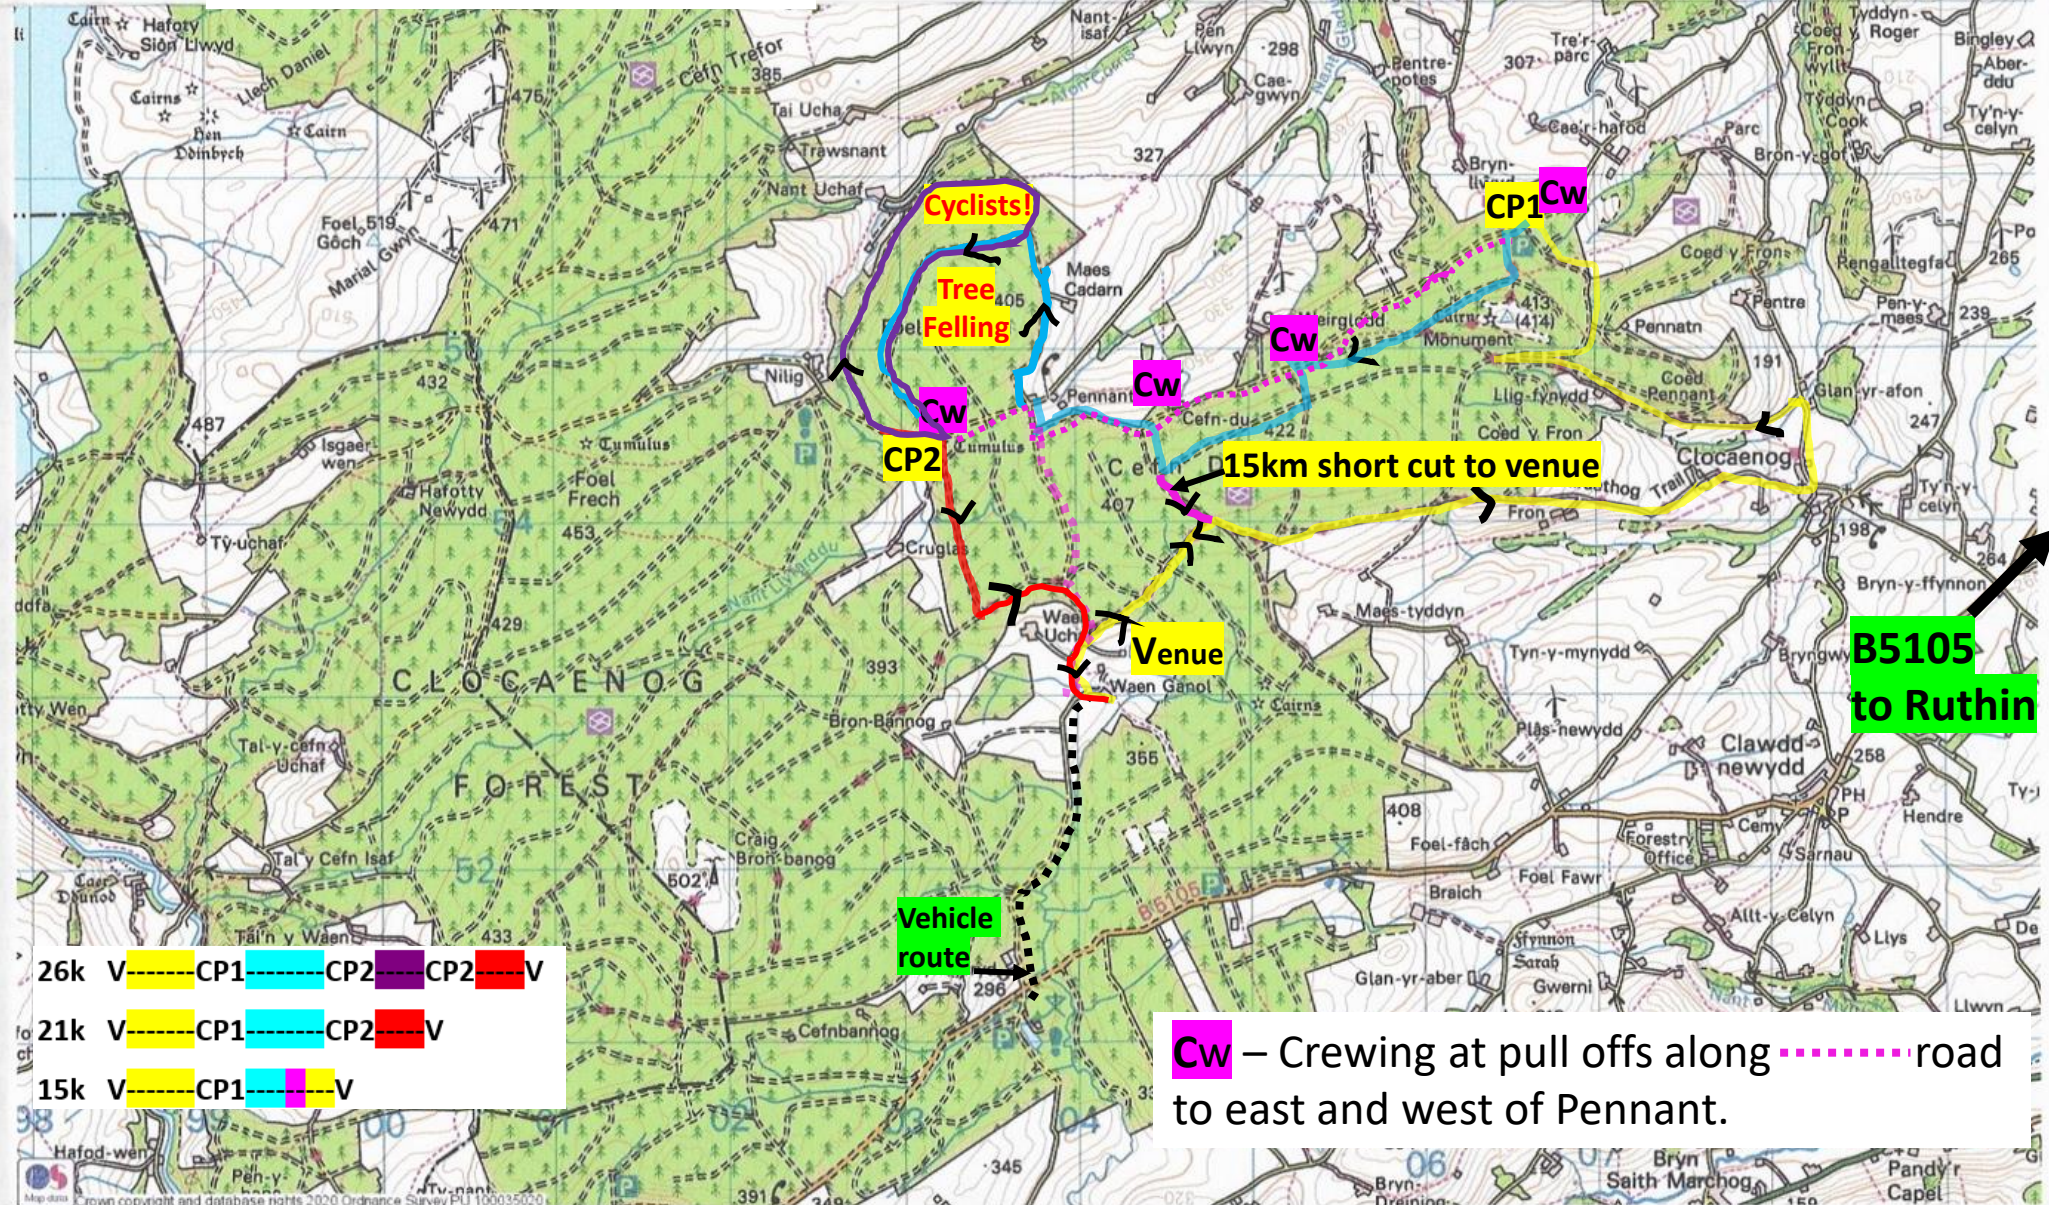

CLOCAENOG

Emergency: Jane 07308 148 420
or Liz 07377 735982

- 26k V --- CP1 --- CP2 --- CP2 --- V
- 21k V --- CP1 --- CP2 --- V
- 15k V --- CP1 --- V

CW – Crewing at pull offs along road to east and west of Pennant.